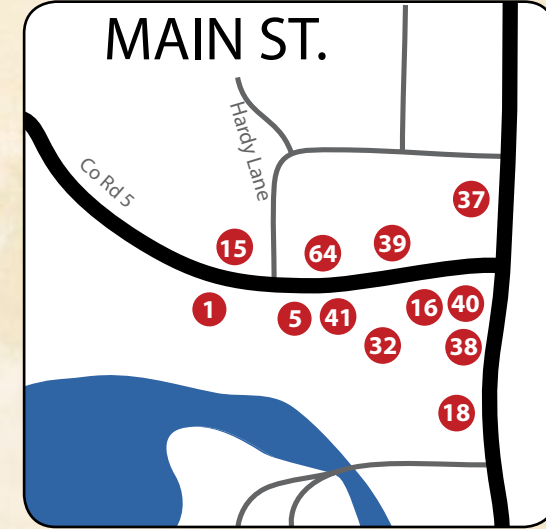

27 Crown Wing Power
Char Kinzer
PO Box 507 • Brainerd, MN 56401
218-829-2827 or 800-648-9401 www.cwpower.com

Legend

- Biking/Hiking Trails
- Snowmobile Trails
- Cross Country Ski Trails
- Business

Longville Lakes Area Chamber of Commerce
 800.756.7583 • 218.363.2630
www.longville.com • chamber@longville.com
 P.O. Box 33 • Longville, MN 56655