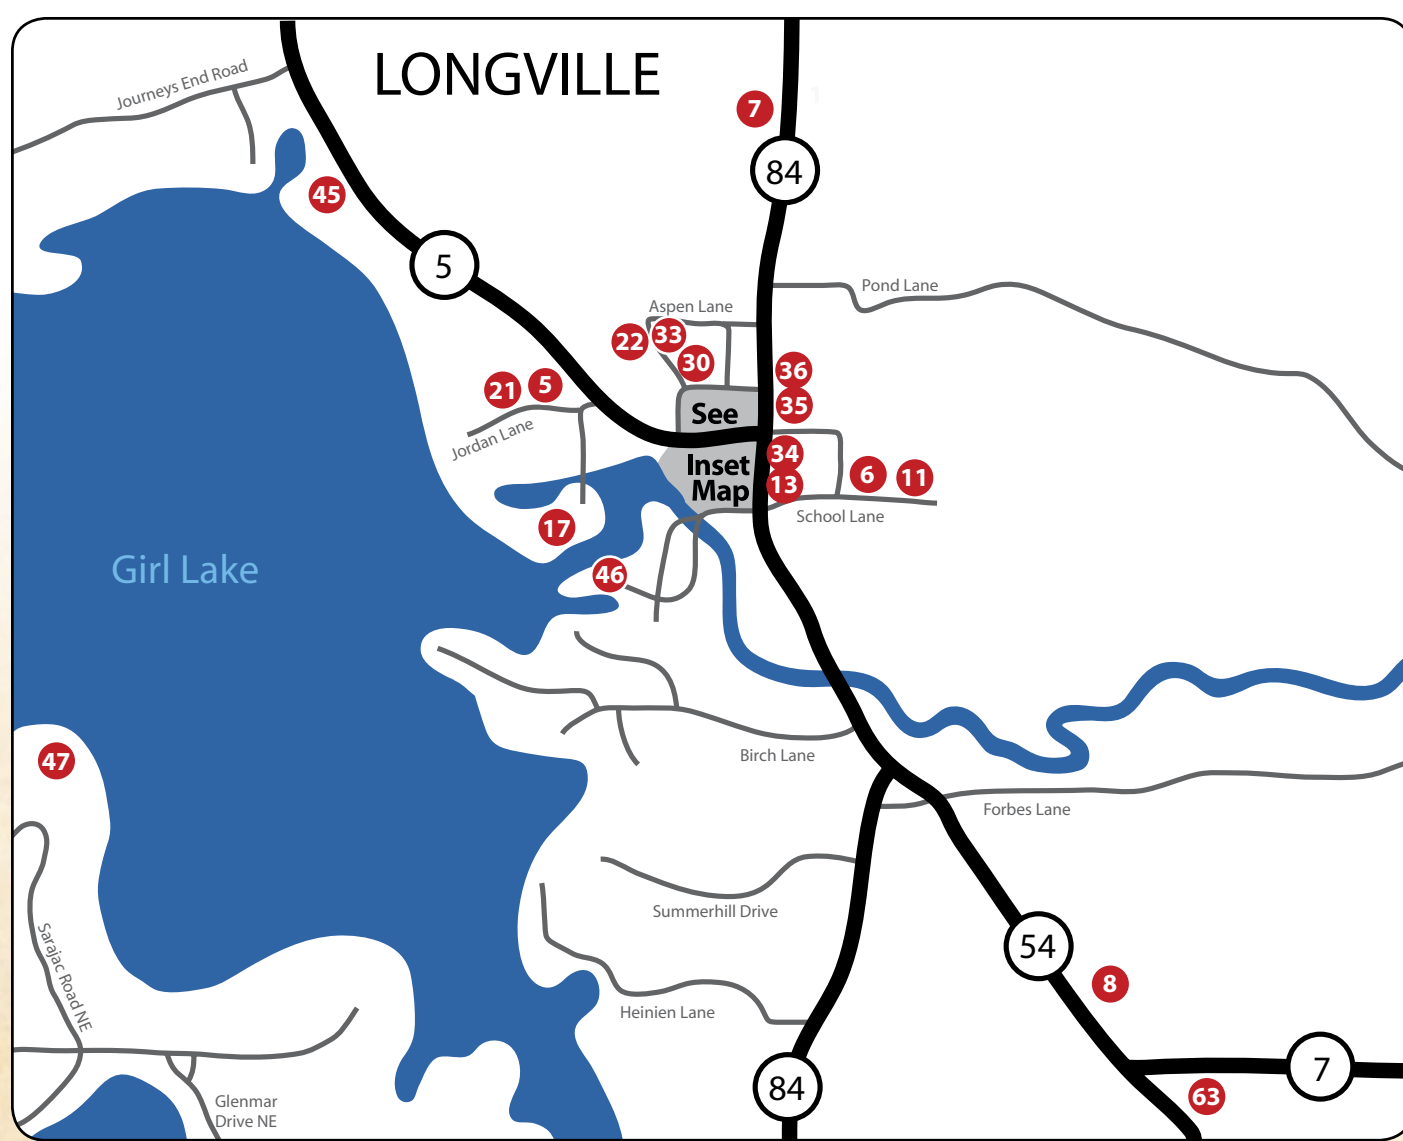

Legend

- Biking/Hiking Trails
- Snowmobile Trails
- Cross Country Ski Trails
- Business