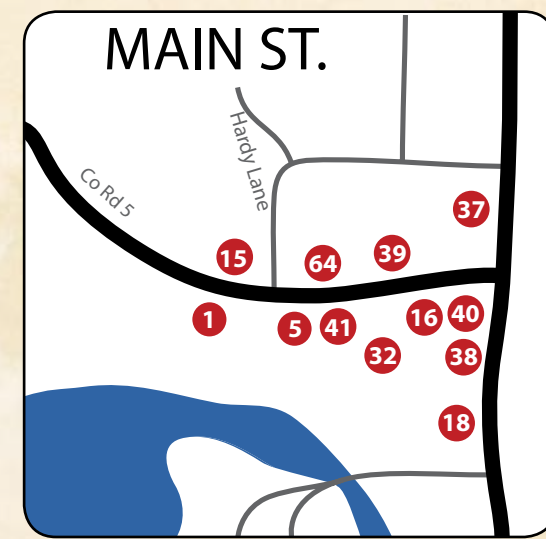

Longville Lakes Area Chamber of Commerce
800.756.7583 • 218.363.2630
www.longville.com • chamber@longville.com
P.O. Box 33 • Longville, MN 56655