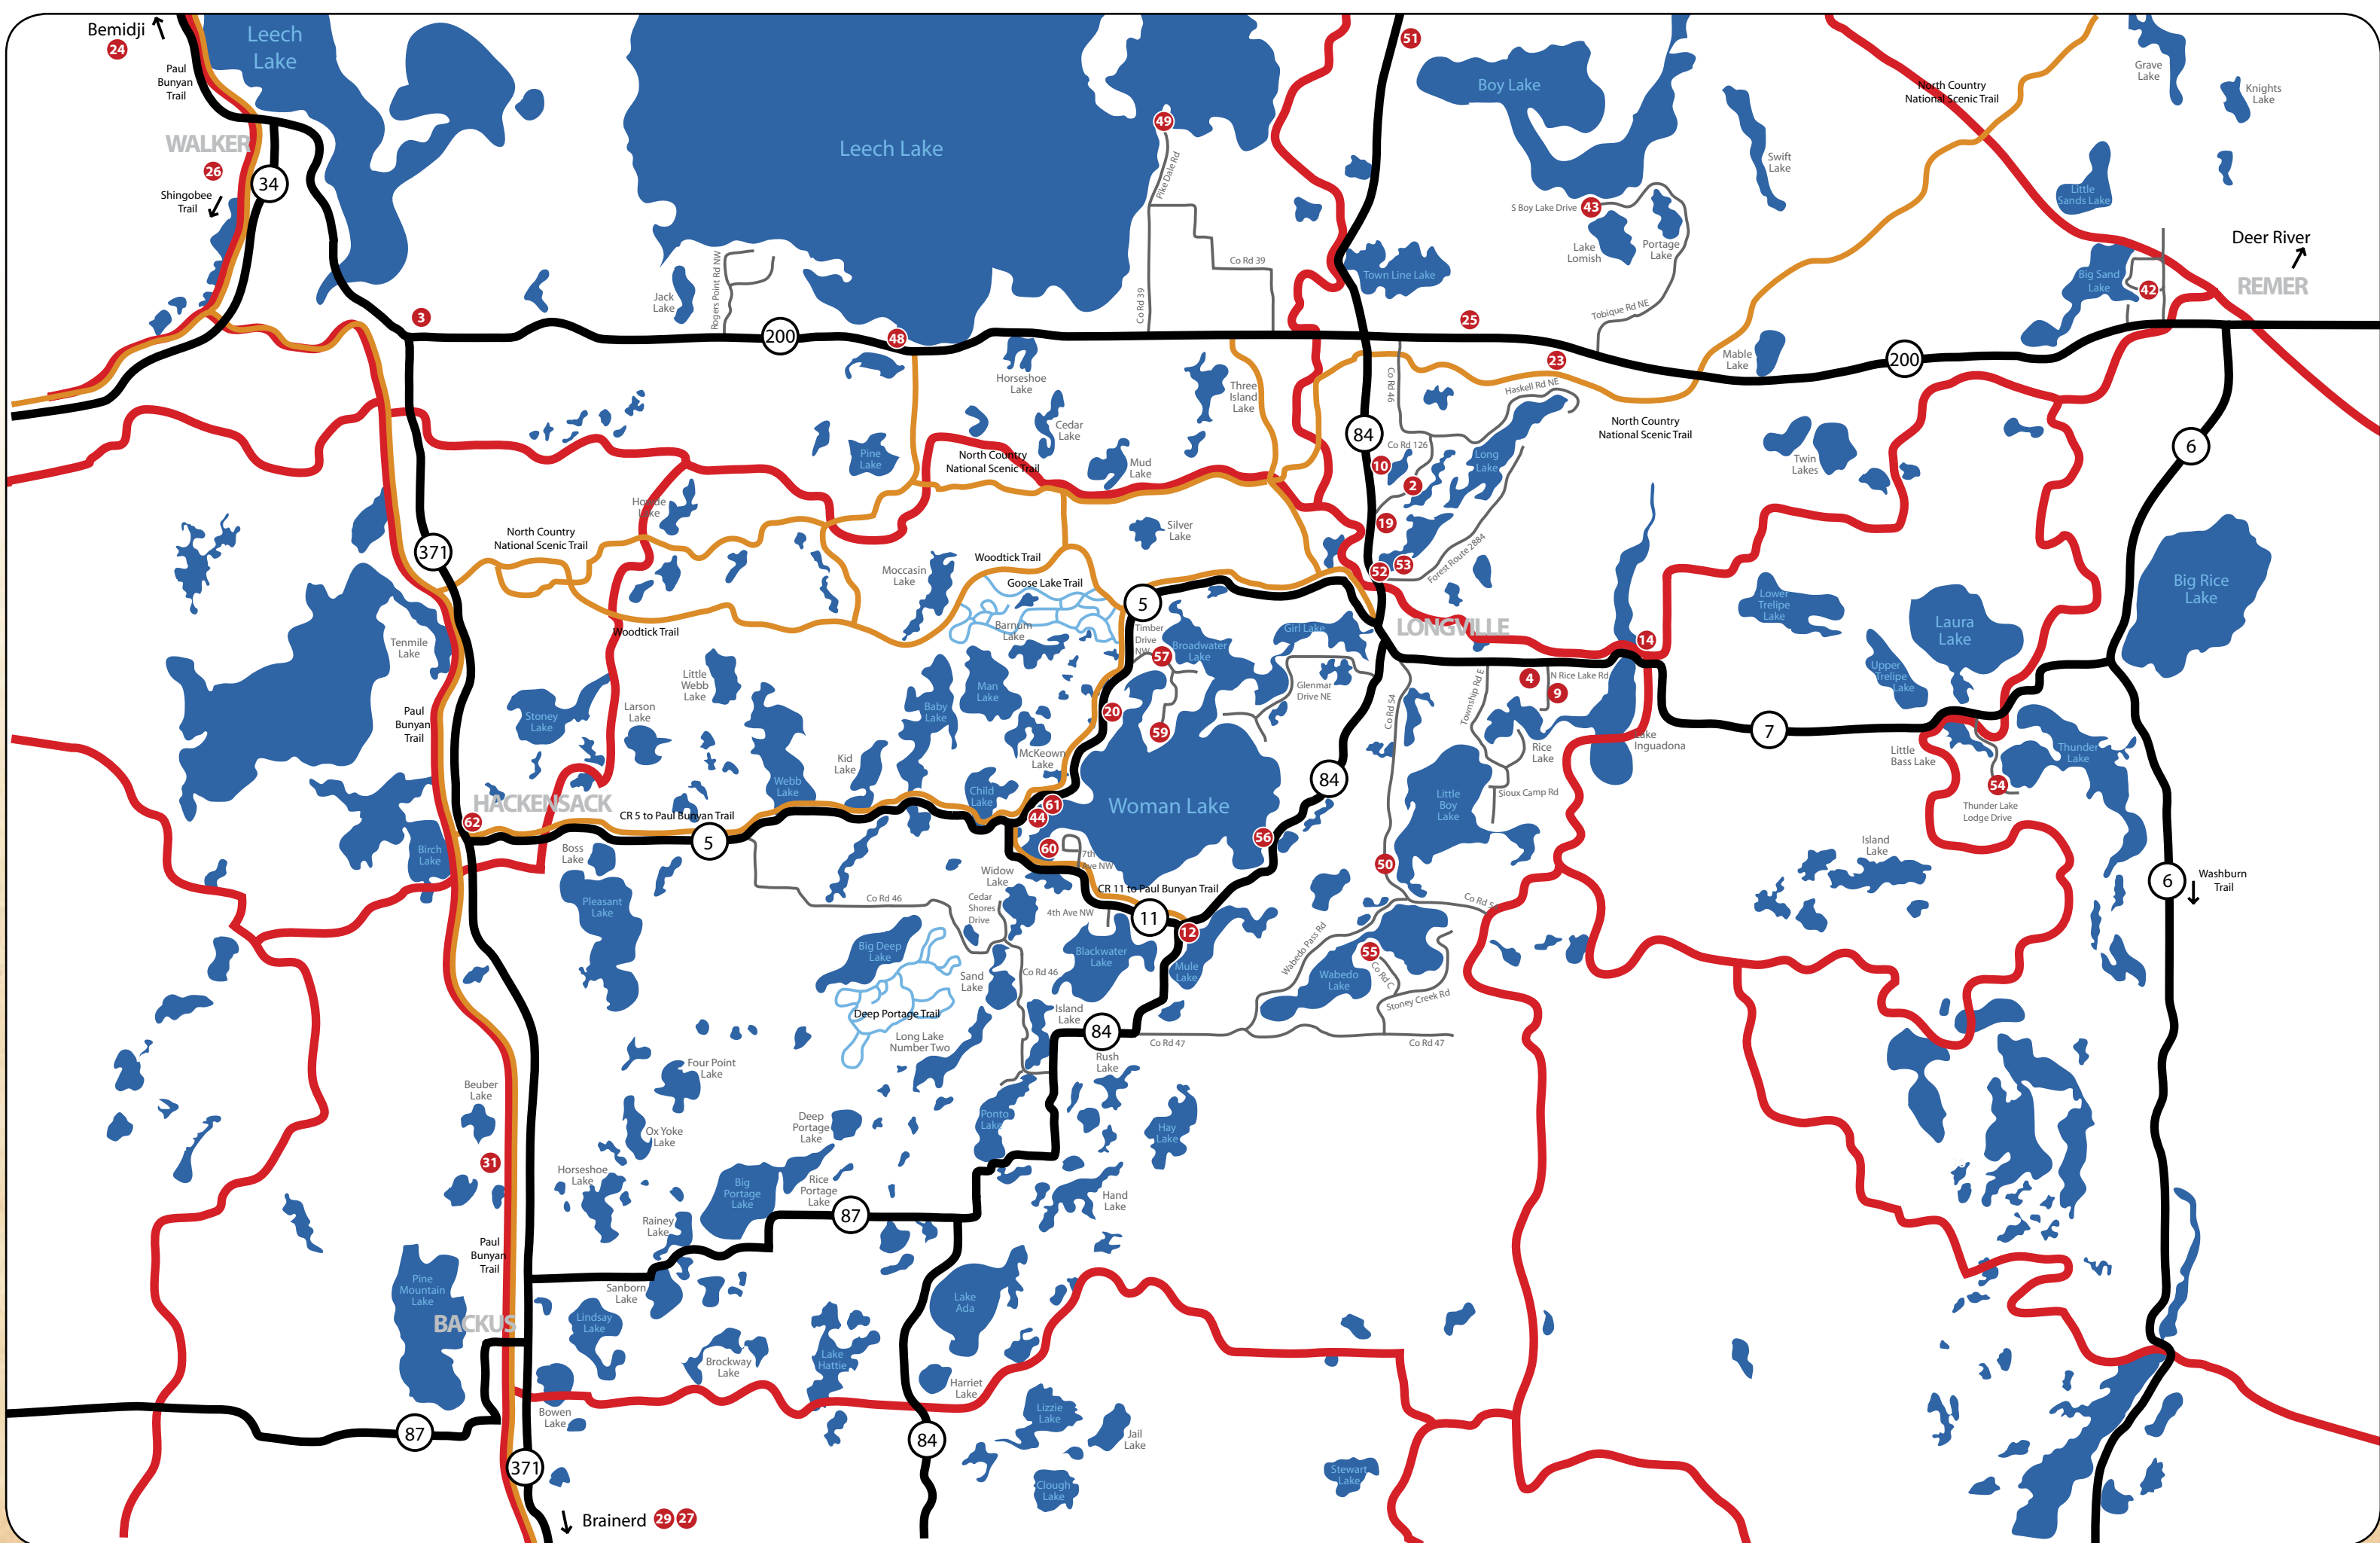

Legend

- Biking/Hiking Trails
- Snowmobile Trails
- Cross Country Ski Trails
- Business