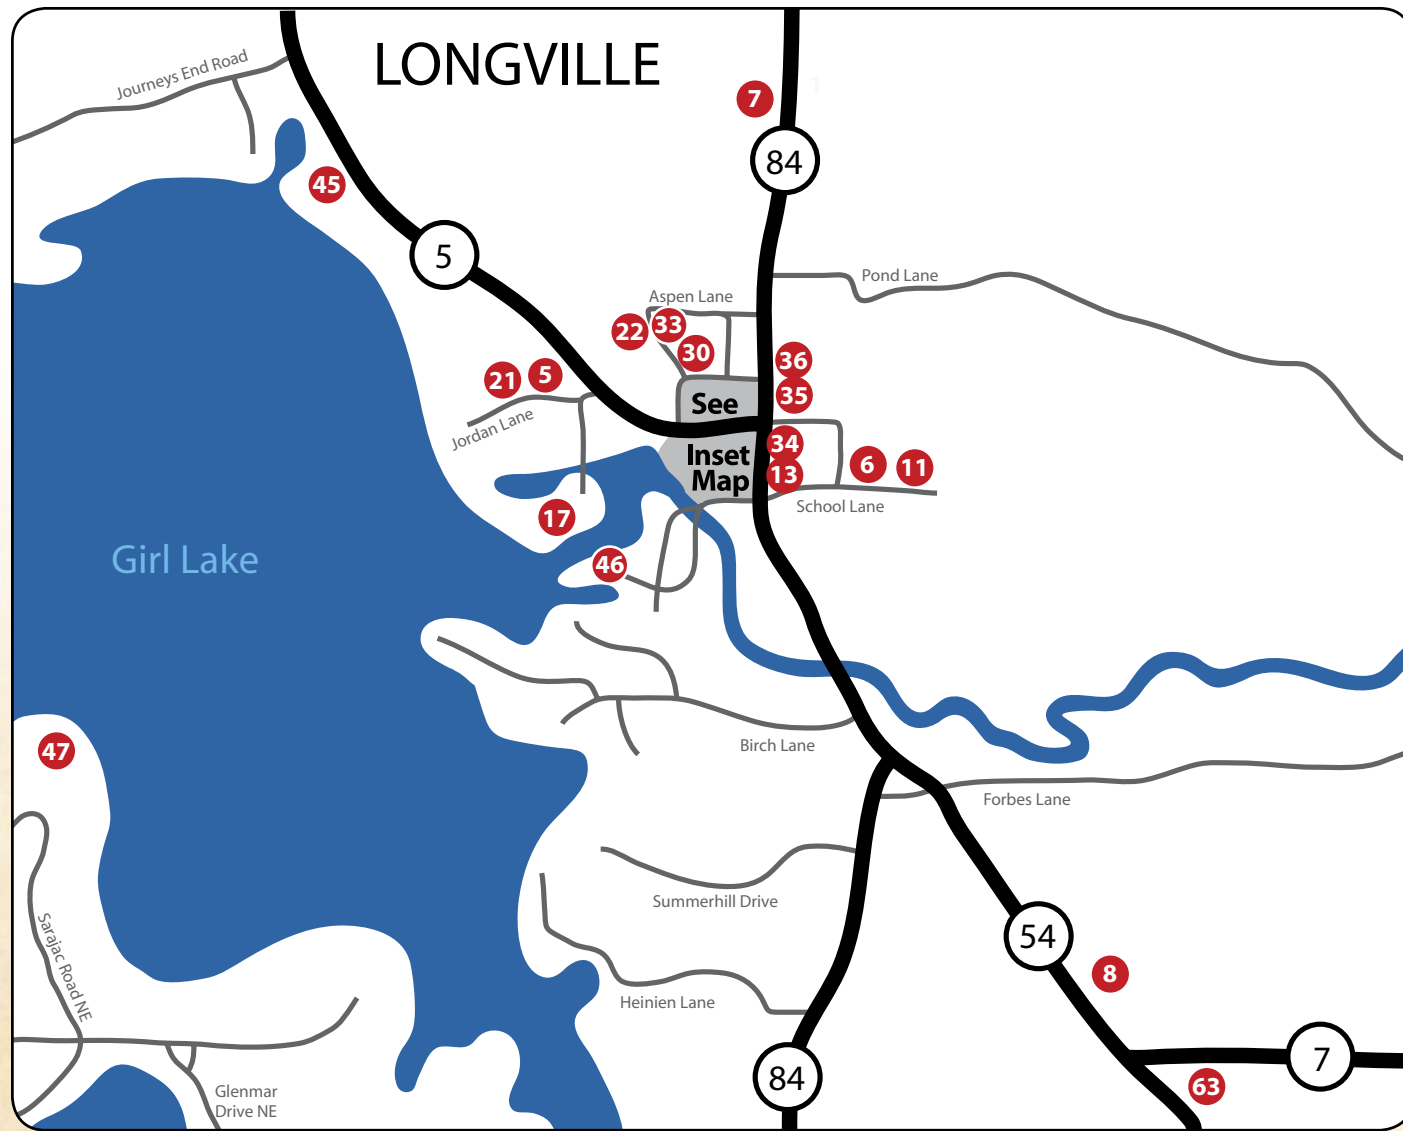

Legend

- Biking/Hiking Trails
- Snowmobile Trails
- Cross Country Ski Trails
- Business