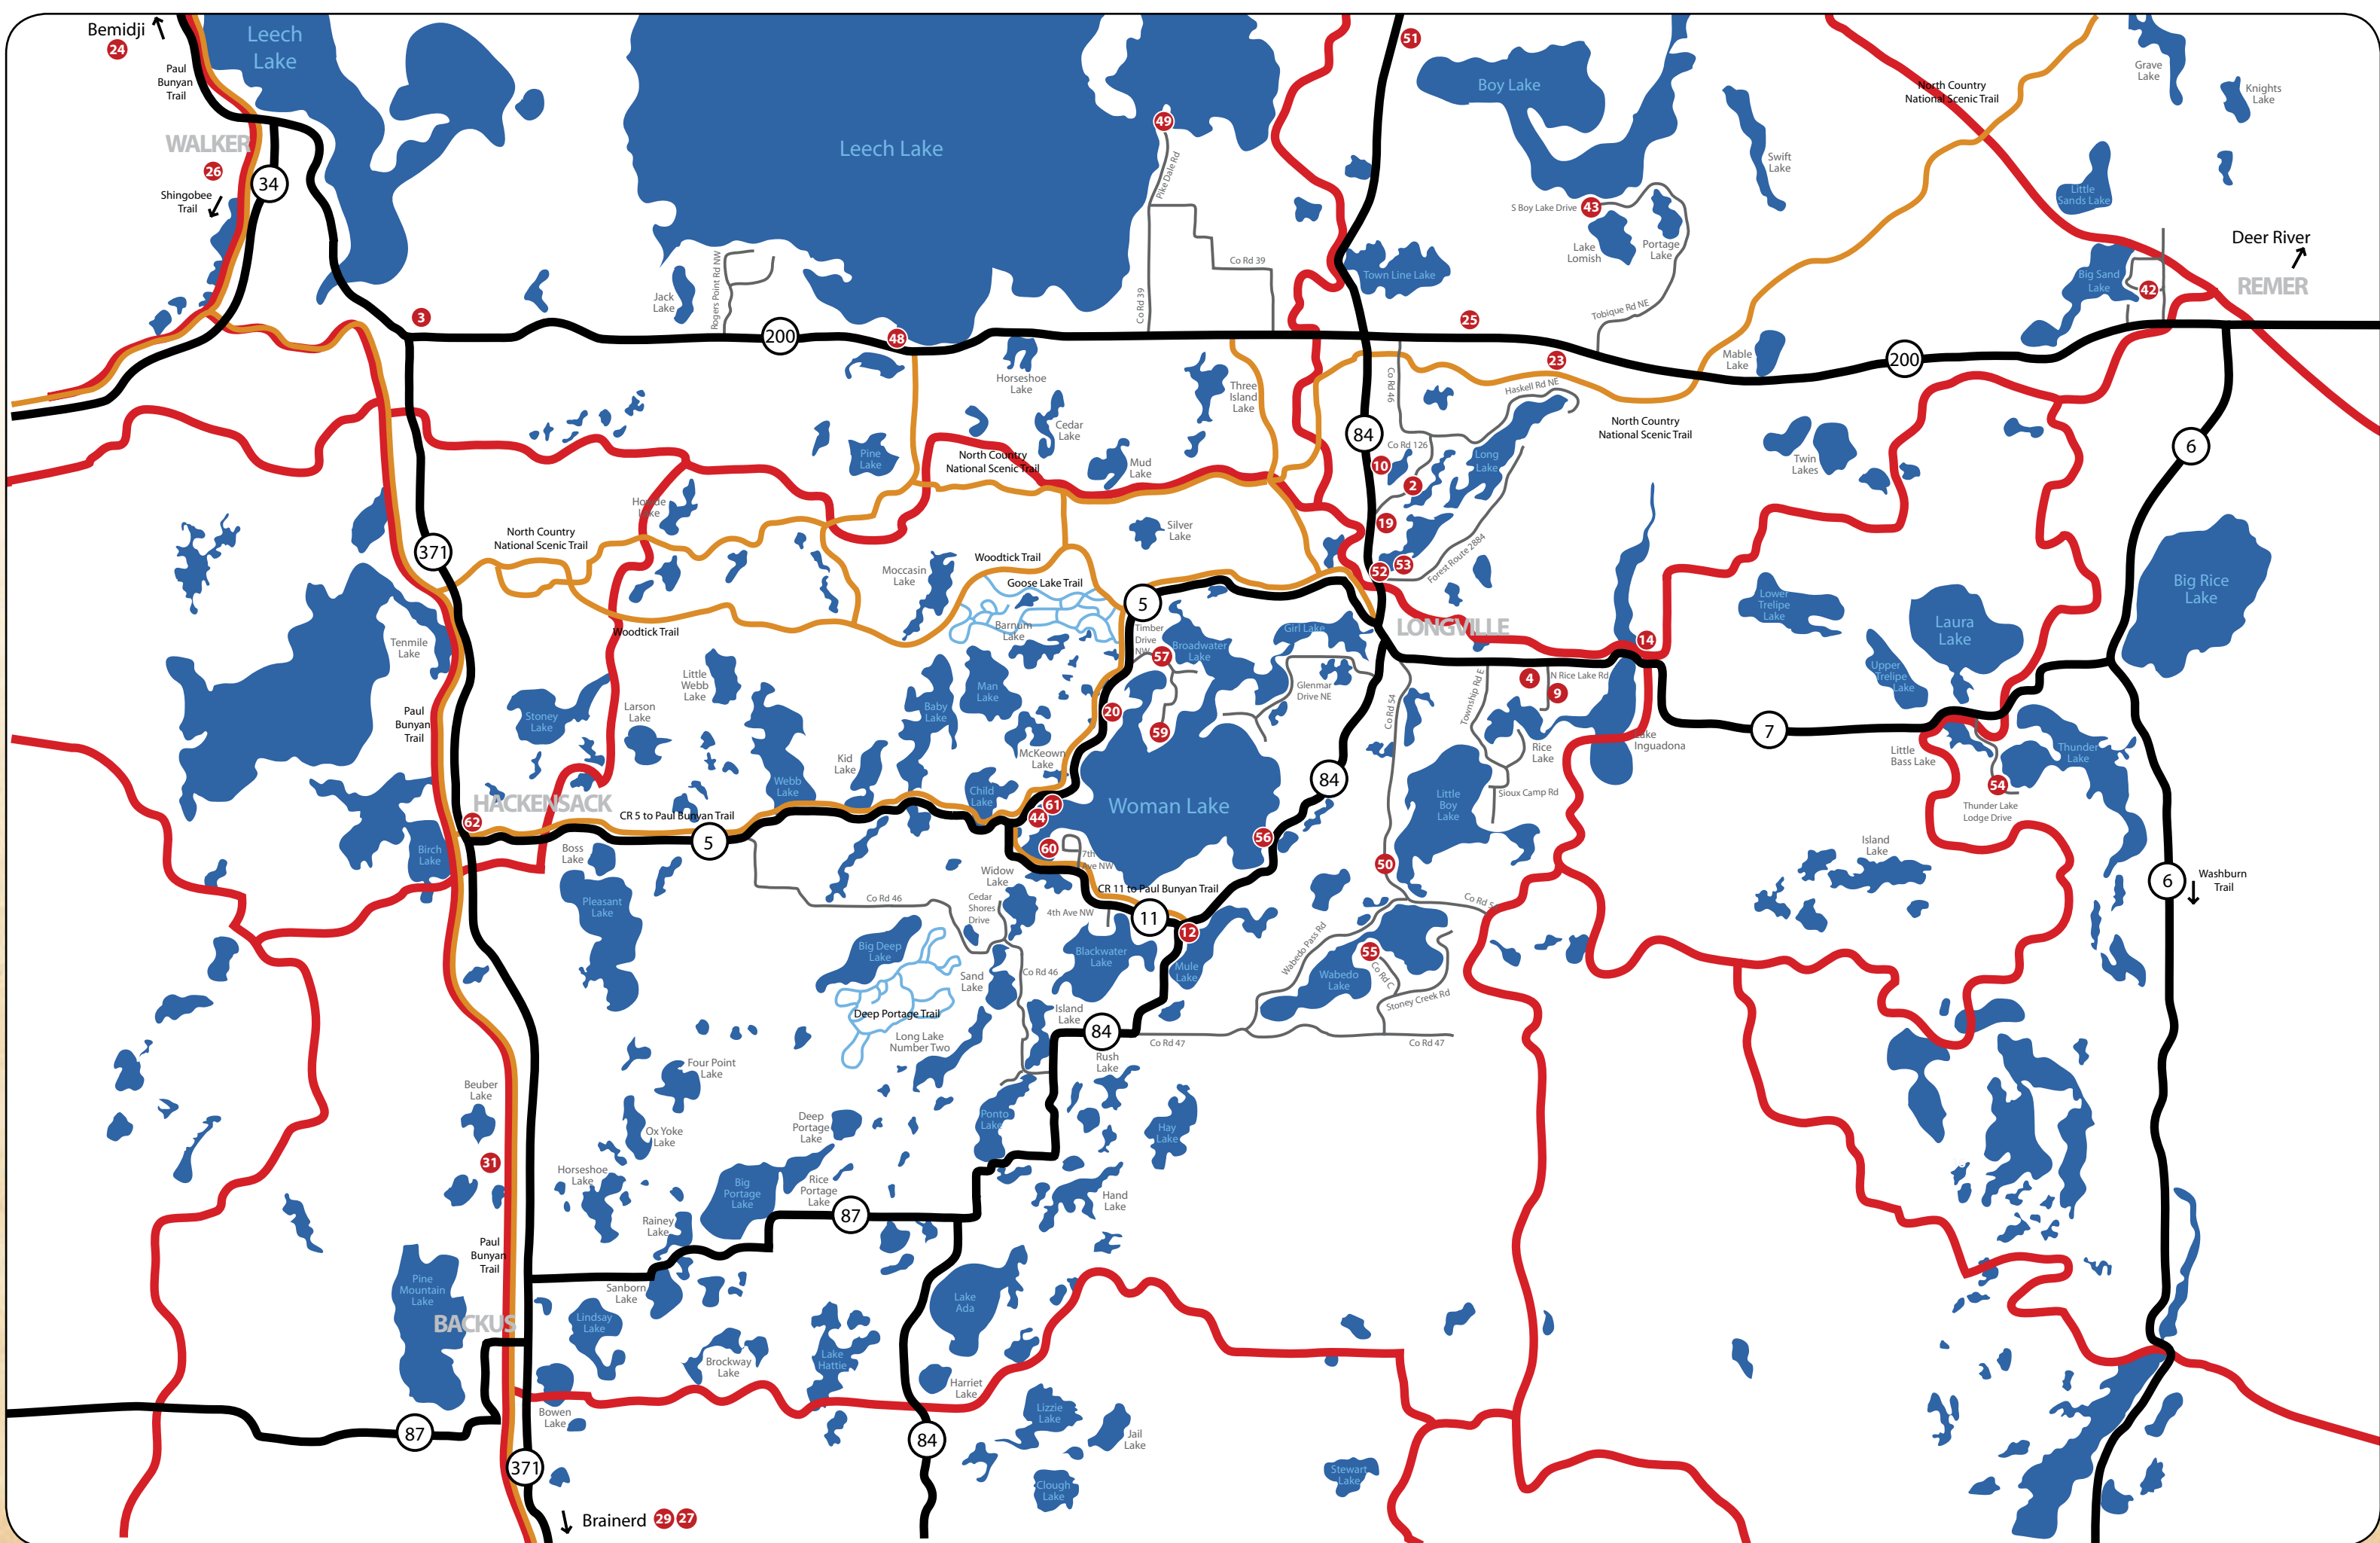

ACCOUNTING
32 Pederson, Smith, Roehl & Co., P.A.
Ron Peterson-CPA
PO Box 1120 • Walker, MN 56484
218-363-2334 • 218-547-3320
rpete@arvig.net

ADVERTISING/MEDIA
29 Hubbard Radio Brainerd
Mike Boen
13225 Dogwood Dr.
Baxter, MN 56425 • 218-828-1119
ww.brainerdradio.net
30 Lakeland Promotions
Ed Lammers and Dave DeLost
166 Hardy Lane • PO Box 401
Longville, MN 56655
218-363-1000 • presscit@arvig.net
33 Pine Cone Press Citizen
Dave DeLost-Publisher
PO Box 401 • Longville, MN 56655
218-363-2002 • Fax: 218-363-3043
presscit@arvig.net
www.pineconepresscitizen.com

ATTRACTIONS
2 Levi LaVallee/Team LaVallee
Kristen LaVallee
PO Box 523 Longville, MN 56655
320-363-0320 • info@teamlavallee.com
www.teamlavallee.com
3 Northern Lights Casino Hotel & Event Center
Lynn Hoppes
6800 Y Frontage Rd • Walker, MN 56484 • 218-547-2744
lynn.hoppes@leechlakegaming.com
www.northernlightscasino.com
4 Ridgewood Golf Course
Mandy Tabaka
PO Box 298 • Longville, MN 56655
218-363-2444
www.ridgewoodgolf.com
5 ACE - Longville Builders Supply
Terry Daudt/Karen Krueger
186 Reservation Ave • Longville, MN 218-363-2716 • Fax: 218-363-3389
ACEOffice@arvig.net
www.ACEHardware.com
7 Arrowhead Lorids Supply
Tom and Kathy Dollins
5159 State Hwy 84 NW • PO Box 299
Longville, MN 56655
218-363-2124 • Arrowbldt@eot.com
www.arrowheadtruevalue.com
8 Bachmann's Heating & AC
Brian Bachmann
1378 County 7 • Longville, MN 56655
218-536-9205
bambach75@gmail.com
9 Lake Region Builders Inc.
Todd & Sandy Elson
4670 N. Rice Lake Rd NE
Longville, MN 56655 • 218-363-3153
lakeregionblders@arvig.net
www.lakeregionbuildersinc.com
11 Precision Woodworking
Matt Daudt
160 School Lane
Longville, MN 56655
218-363-2816 • Fax: 218-363-3815
mdaudt@PrecisionWoodworking.net
10 Scott Rolfe Construction LLC
Scott Rolfe
6392 State Hwy 84 NE
Longville, MN 56655
218-232-7241
ScottRolfeConst@arvig.net
www.ScottRolfeConstruction.com
14 Anchorage Inn
Larry Gavin, Jeff Knuff
2972 County Rd 7 NE
Longville, MN • 218-363-2236
larrygavin@yahoo.com
www.anchorageinnmn.com
15 Common Grounds of Longville
Stephanie Aaserude
PO Box 74 • 1428 County Rd 5
Longville, MN 56655 • 218-363-2292
16 Frosty's
Greg and Dawn Gilsrud
1485 County Rd 5 • PO Box 123
Longville, MN 56655
218-363-2299
17 Patrick's on Girl Lake
Nathan Tabaka, Jeni Tabaka
PO Box 295 • Longville, MN 56655
218-363-2995
18 Tabaka's Family Foods
Lisa Tabaka
PO Box 298 • Longville, MN 56655
218-363-2303 • TabakaSV@arvig.net
21 Cuyuna Regional Medical Center-Longville Clinic
Shelly Beseman
180 Jordan Ln • Longville, MN 56655
218-363-3300 • Fax: 218-363-2233
rachel.beseman@cuyunamed.org
www.cuyunamed.org
22 Empowered Fitness
Katie Daudt
PO Box 121 • 191 Hardy Lane
Longville, MN 56655
Katie.Daudt@empoweredupnorth.com
www.empoweredupnorth.com
23 Northland Monument
Nathan Lange
2601 State Hwy 200 NE
PO Box 381 • Longville, MN 56655
218-566-1324
nathanl@northlandmonument.com
www.northlandmonument.com
24 Arrow Printing Inc.
1375 Washington Ave S
Bemidji, MN 56601 • 218-751-1564
www.arrowprintinginc.com
25 Wolske RV
Nate Wolske
2108 State Hwy 200 NE
Boy River, MN 56672
218-363-2037
WolskeRV@hotmail.com
26 City Sanitary Service
Michele Ihrke
PO Box 218 • Walker, MN 56484
218-547-3633 • Fax: 218-224-4083
mmhike@hotmail.com
27 Crown Wing Power
Char Kinzer
PO Box 507 • Brainerd, MN 56401
218-829-2827 or 800-648-9401 www.cwpower.com
28 RE/MAX Lakes Area Realty
Sean McDonald
5015 State Hwy 84 • P.O. Box 334
Longville, MN 56655
Fax: 218-363-3398
remaxlongville@arvig.net
www.lakesrealtolongville.com
29 Gallery of New Creations & Antiques Too
Terry & Lori Daudt
1480 Cty Rd 5 • PO Box 384
Longville, MN 56655
218-363-3160 • tld@arvig.net
30 Northern Septic Maintenance Inc.
Rick Smith
4207 16th St. NW • Backus, MN 56435
218-947-4999 • 888-454-4999
northlandseptic@tds.net
www.northlandseptic.com
31 The One Stop
Scott and Karen Carpenter
PO Box 174 • Longville, MN 56655
218-363-2252 -**SEE AD ON PAGE 22**
BANKING/INSURANCE
5 First National Bank
Craig Johnson - Branch Manager
PO Box 210 • 1471 County Rd 5
Longville, MN 56655
Longville@FNBNorth.com
www.FNBNorth.com
COFFEE SHOP/DINING
6 Common Grounds of Longville
Stephanie Aaserude
PO Box 74 • 1428 County Rd 5
Longville, MN 56655 • 218-363-2292
CONTRACTORS/BUILDING MATERIALS & SERVICES
6 ACE - Longville Builders Supply
Terry Daudt/Karen Krueger
186 Reservation Ave • Longville, MN 218-363-2716 • Fax: 218-363-3389
ACEOffice@arvig.net
www.ACEHardware.com
7 Arrowhead Lorids Supply
Tom and Kathy Dollins
5159 State Hwy 84 NW • PO Box 299
Longville, MN 56655
218-363-2124 • Arrowbldt@eot.com
www.arrowheadtruevalue.com
8 Bachmann's Heating & AC
Brian Bachmann
1378 County 7 • Longville, MN 56655
218-536-9205
bambach75@gmail.com
9 Lake Region Builders Inc.
Todd & Sandy Elson
4670 N. Rice Lake Rd NE
Longville, MN 56655 • 218-363-3153
lakeregionblders@arvig.net
www.lakeregionbuildersinc.com
11 Precision Woodworking
Matt Daudt
160 School Lane
Longville, MN 56655
218-363-2816 • Fax: 218-363-3815
mdaudt@PrecisionWoodworking.net
10 Scott Rolfe Construction LLC
Scott Rolfe
6392 State Hwy 84 NE
Longville, MN 56655
218-232-7241
ScottRolfeConst@arvig.net
www.ScottRolfeConstruction.com
14 Anchorage Inn
Larry Gavin, Jeff Knuff
2972 County Rd 7 NE
Longville, MN • 218-363-2236
larrygavin@yahoo.com
www.anchorageinnmn.com
15 Common Grounds of Longville
Stephanie Aaserude
PO Box 74 • 1428 County Rd 5

Legend

- Biking/Hiking Trails
- Snowmobile Trails
- Cross Country Ski Trails
- Business