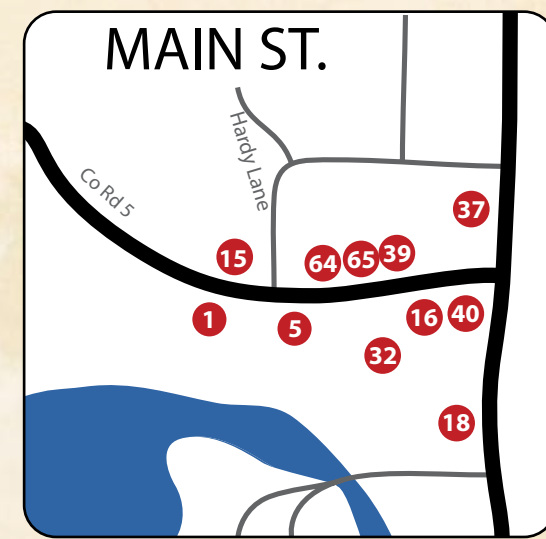

### Legend

- Biking/Hiking Trails
- Snowmobile Trails
- Cross Country Ski Trails
- Business

**Longville Lakes Area Chamber of Commerce**  
 800.756.7583 • 218.363.2630  
[www.longville.com](http://www.longville.com) • [chamber@longville.com](mailto:chamber@longville.com)  
 P.O. Box 33 • Longville, MN 56655