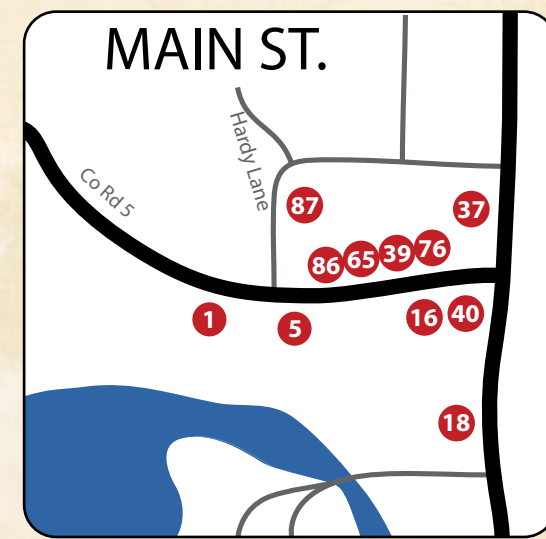

### Legend

- Biking/Hiking Trails
- Snowmobile Trails
- Cross Country Ski Trails
- Business

**Longville Lakes Area Chamber of Commerce**  
 800.756.7583 • 218.363.2630  
[www.longville.com](http://www.longville.com) • [chamber@longville.com](mailto:chamber@longville.com)  
 P.O. Box 33 • Longville, MN 56655